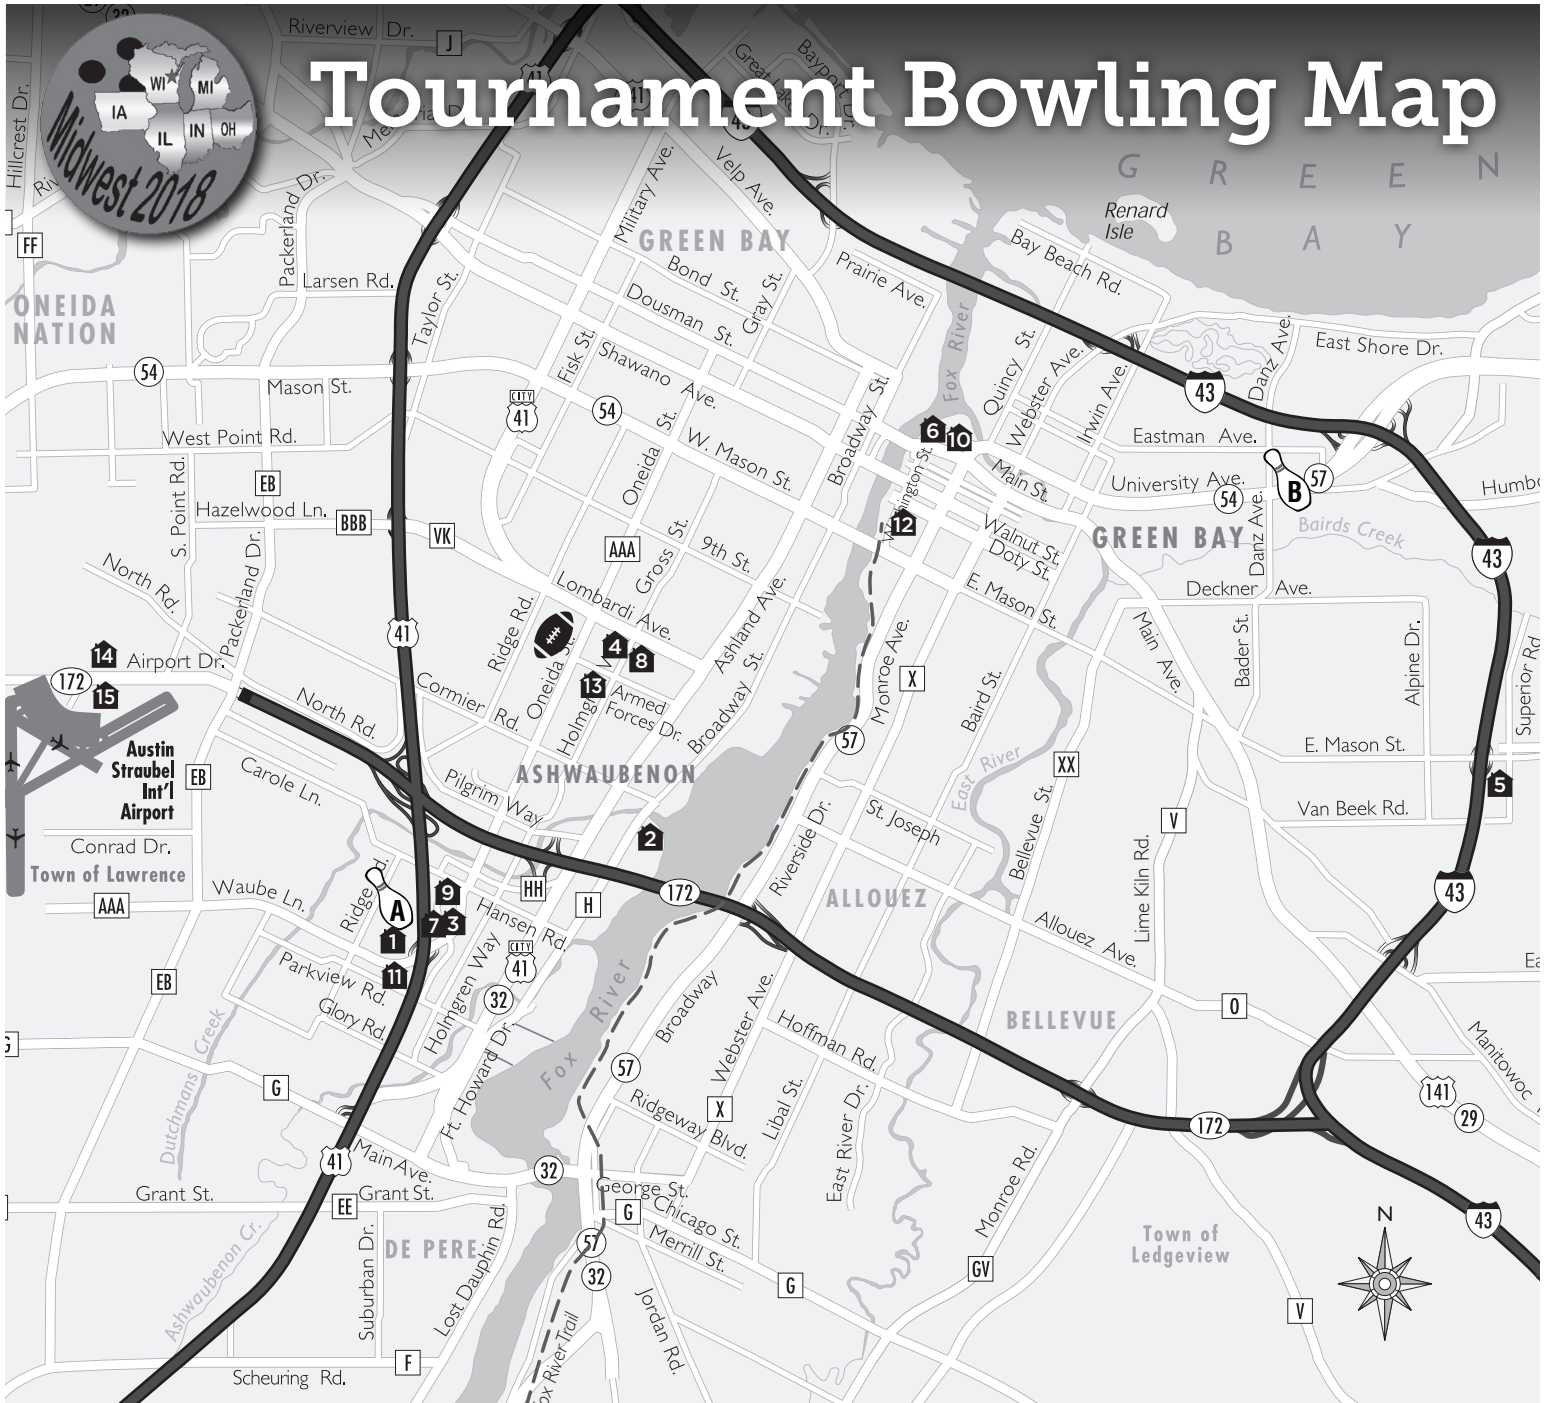

Tournament Bowling Map

GREEN BAY HOTELS

1. Country Inn & Suites Stadium
2. Aloft Green Bay
3. Baymont Inn & Suites
4. Best Western Green Bay Inn
5. Country Inn & Suites Green Bay East
6. Hampton Inn Downtown
7. Hampton Inn Stadium
8. Hilton Garden Inn
9. Holiday Inn Green Bay Stadium
10. Hyatt Regency Green Bay
11. Microtel Inn & Suites
12. Quality Inn Downtown
13. Quality Inn Lambeau Field
14. Radisson Hotel and Conference Center
15. Wingate by Wyndham

BOWLING CENTERS

- A. Ashwaubenon Bowling Alley
2929 Allied Street
- B. Riviera Lanes
2450 University Avenue

Lambeau Field

PLACES TO STAY IN GREEN BAY

1. Country Inn & Suites Stadium
2945 Allied Street
Directly across from Ashwaubenon Bowling Alley. Free hot breakfast, indoor pool and whirlpool. All guest rooms have refrigerator & microwave. Earn Club Carlson points during your stay. Rates: Single to Quad Occupancy: \$99 (Queen/Queen)
Single to Quad Occupancy: \$109 (King bed w/sofa sleep)